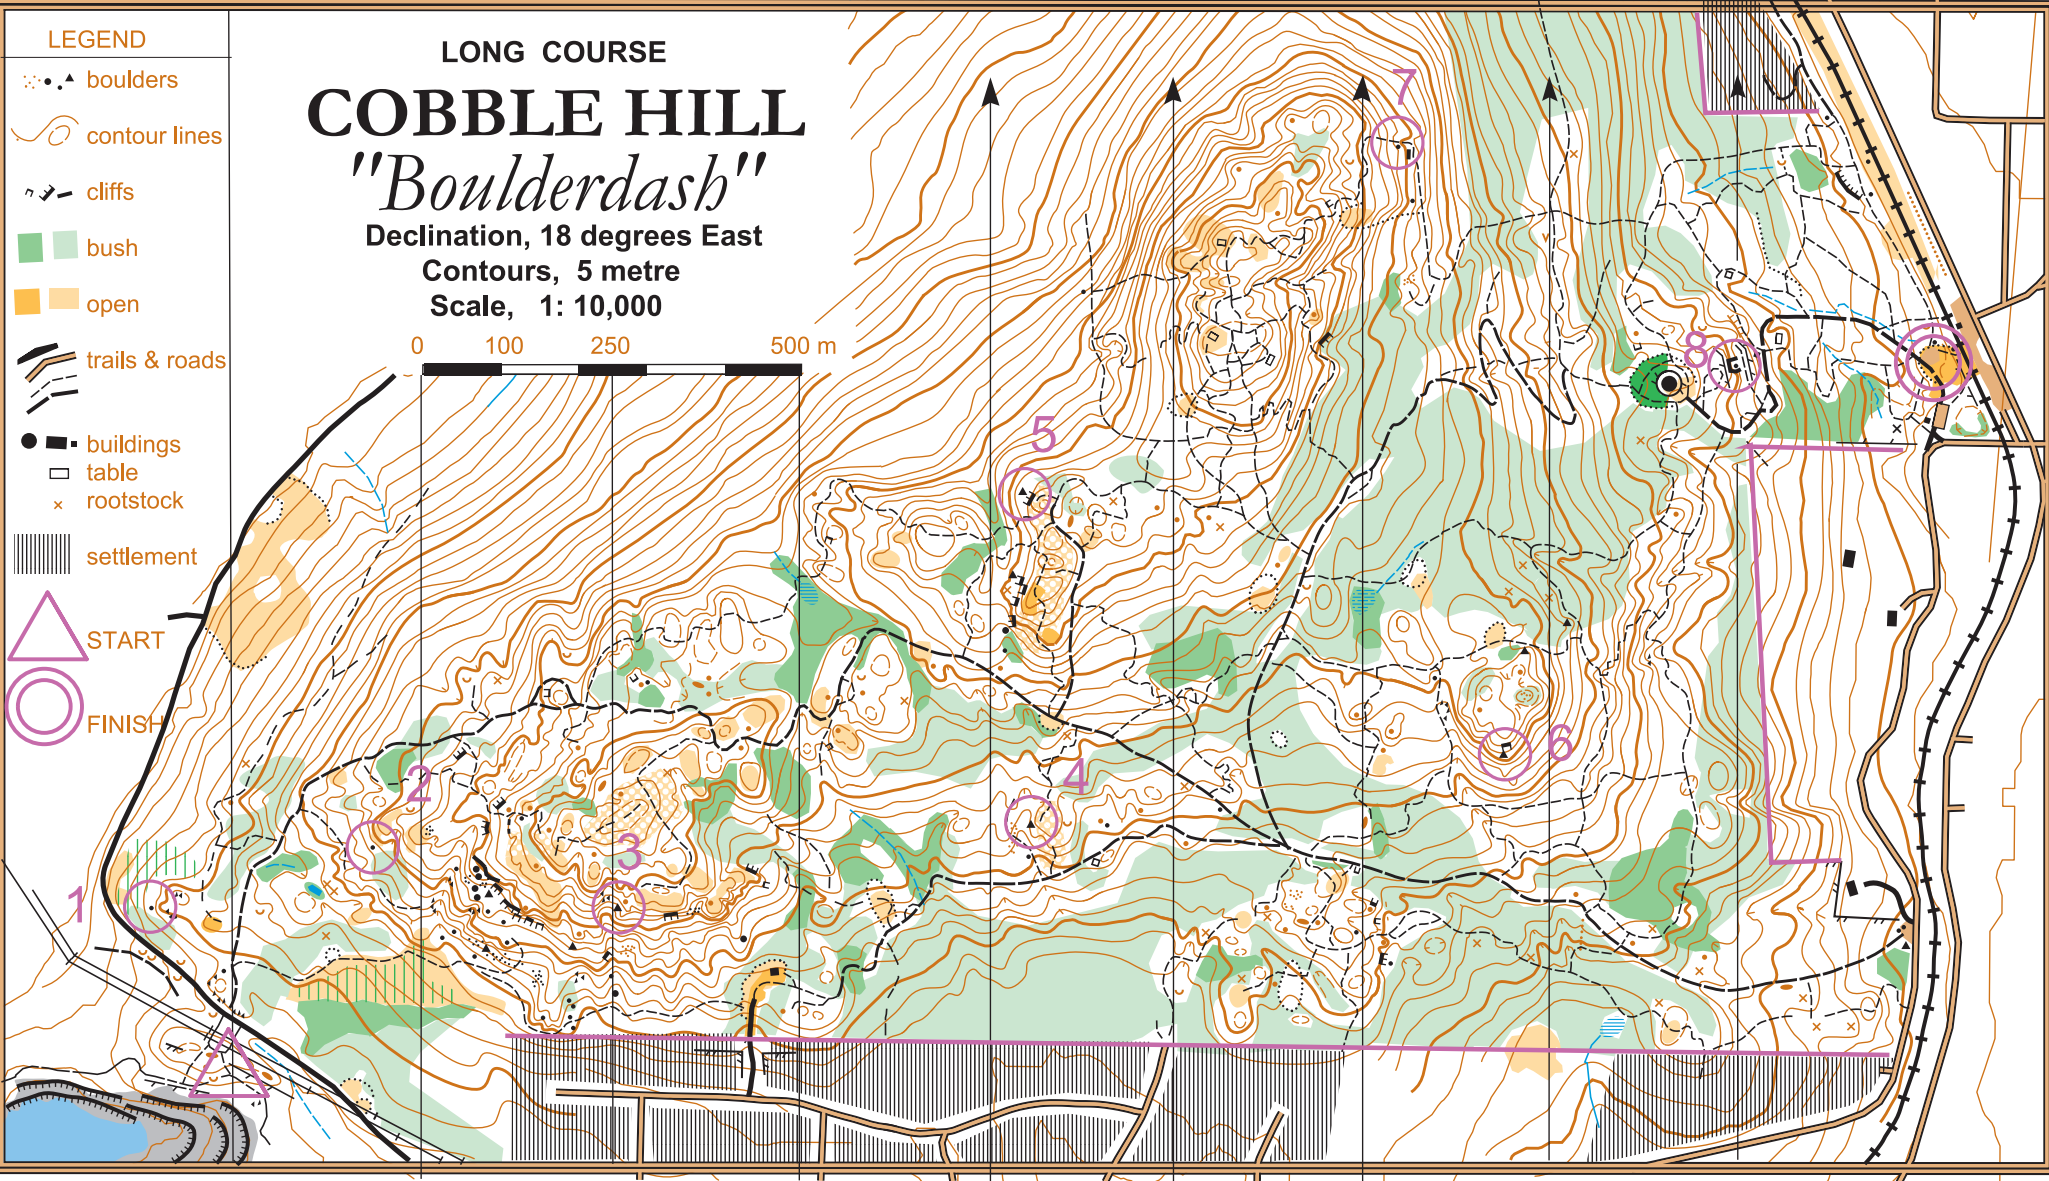

LEGEND

- boulders
- contour lines
- cliffs
- bush
- open
- trails & roads
- buildings
- table
- rootstock
- settlement
- START
- FINISH

LONG COURSE
COBBLE HILL
"Boulderdash"
 Declination, 18 degrees East
 Contours, 5 metre
 Scale, 1: 10,000

0 100 250 500 m

Team

Name _____ **Number** _____ **Penalty** _____

Choose your own route.
 Go to CPs in any order.
 CPs are not manned.
 Punch in proper box.
 Do not cross any fence.

1	2	3	4	5	6	7	8
---	---	---	---	---	---	---	---

TWENTY MINUTE PENALTY FOR EACH CP NOT FOUND

Base Map by
 Bryan Tasaka
 Roger MacLeod

Field Survey a
 and Cartography
 Carl Coger
 VICTORIA
 ORIENTEERING
 CLUB

©