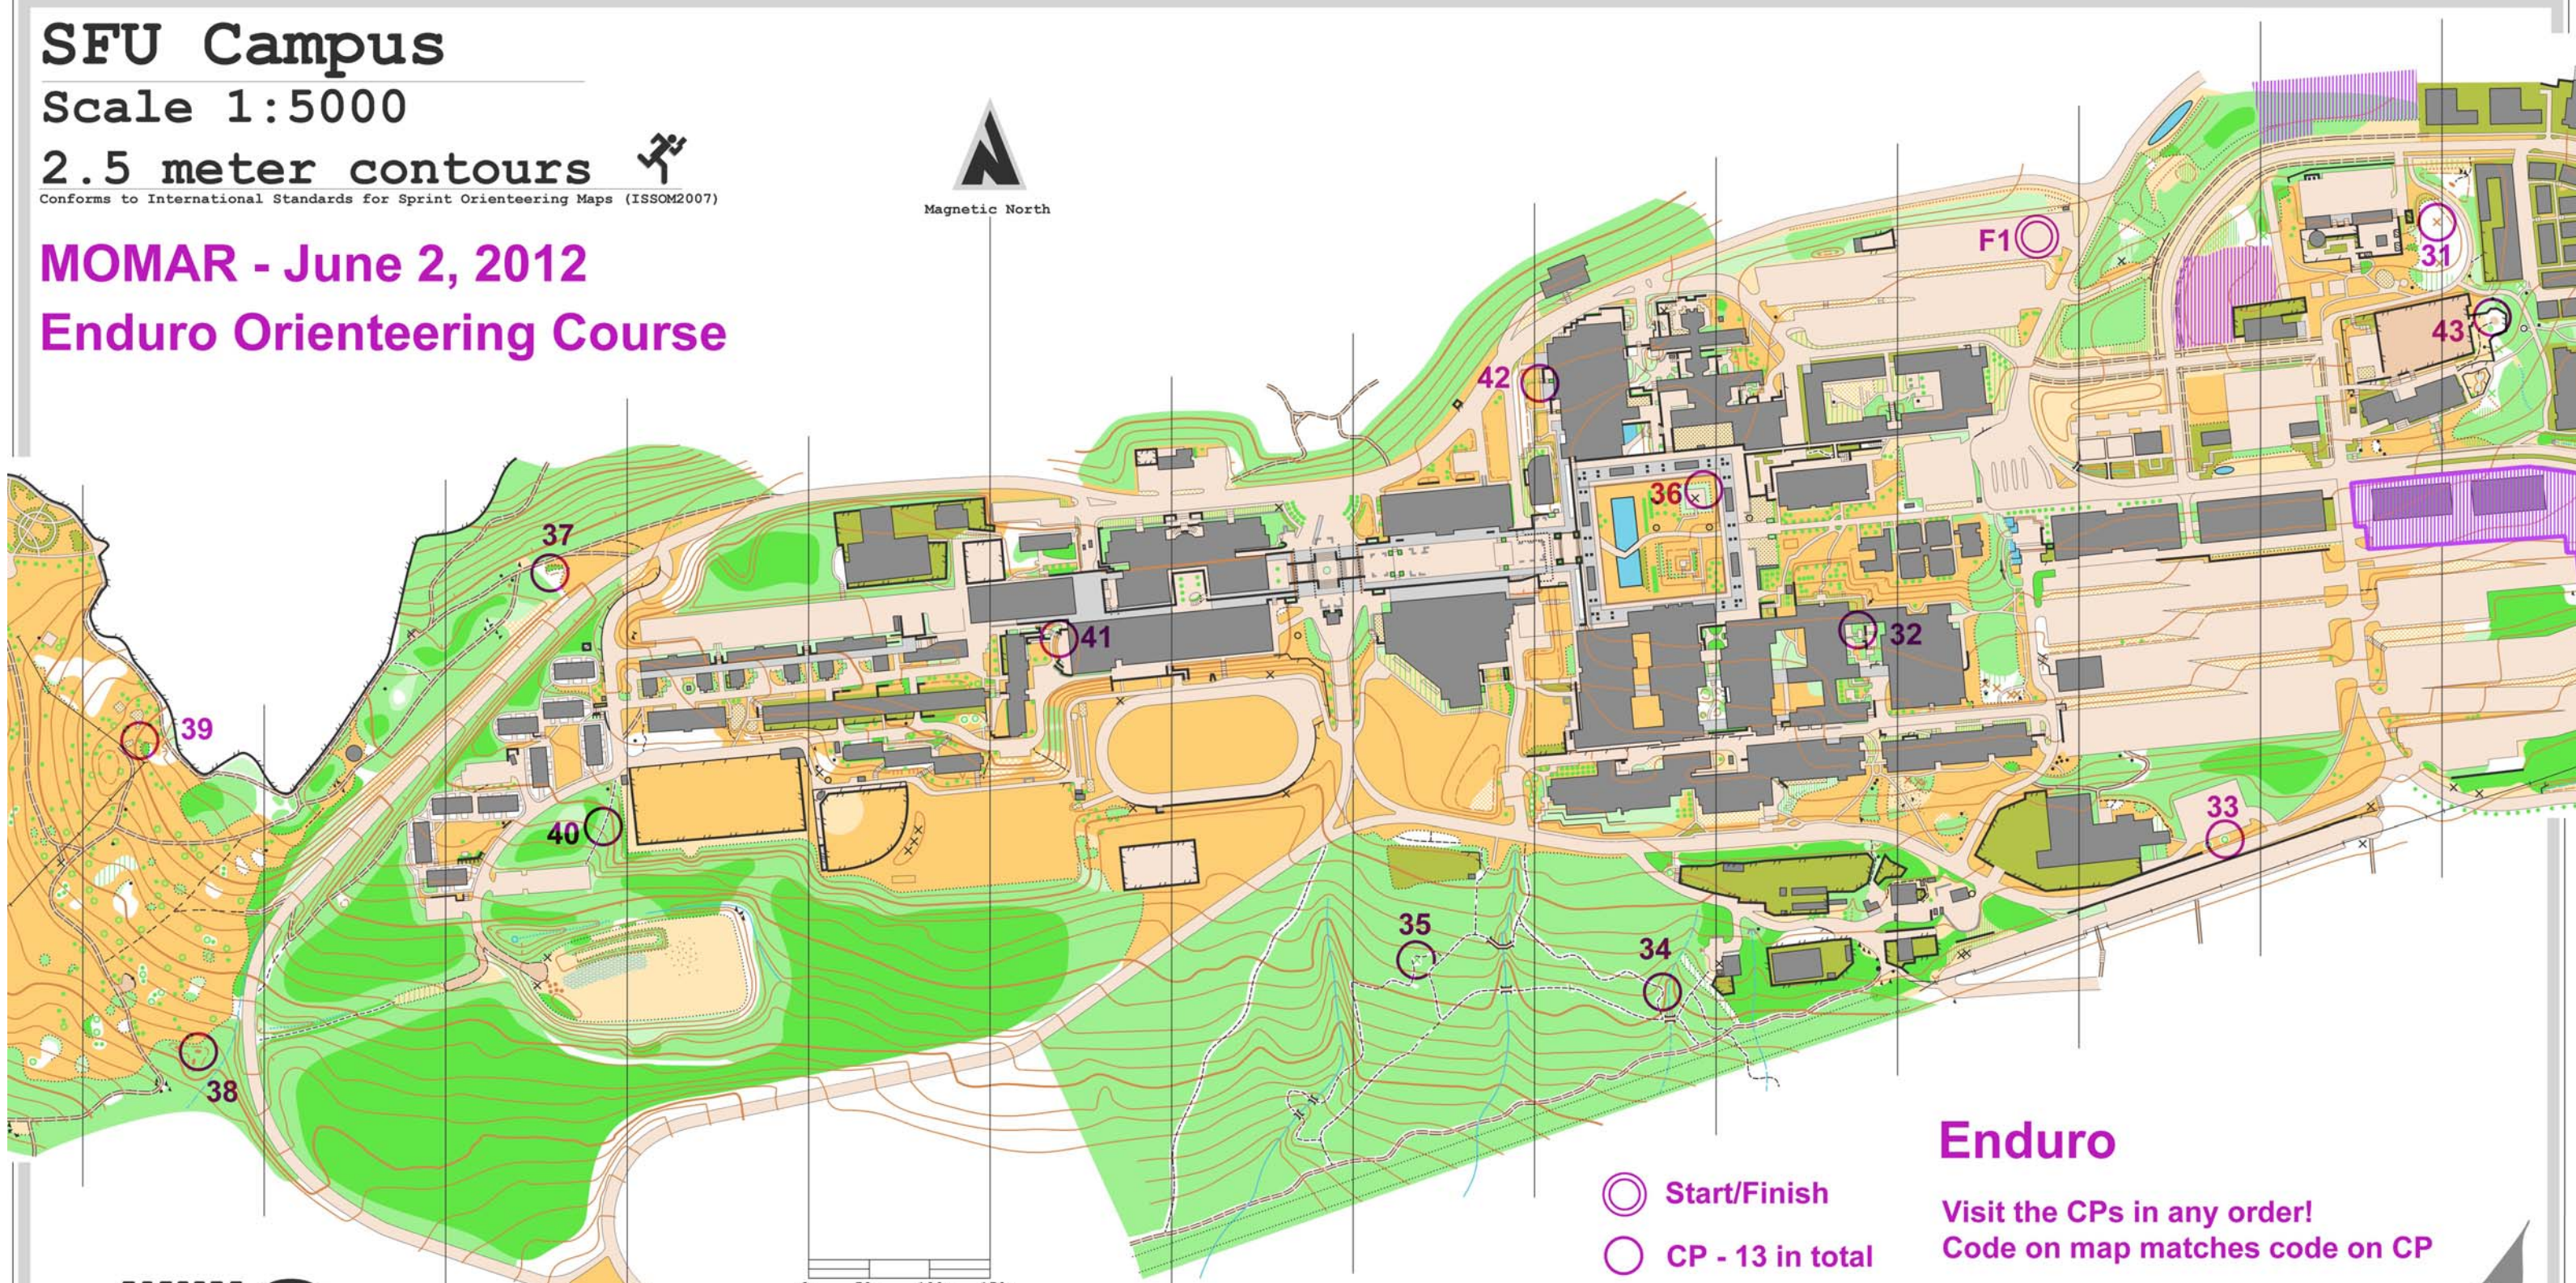

# SFU Campus

Scale 1:5000

2.5 meter contours

Conforms to International Standards for Sprint Orienteering Maps (ISSOM2007)

MOMAR - June 2, 2012

Enduro Orienteering Course

## Enduro

- Start/Finish
- CP - 13 in total

Visit the CPs in any order!  
Code on map matches code on CP

- Open Land, Lawn
- Crazy Thick Bush
- Very Thick Bush
- Open Forest
- Large Tree
- Small Tree
- Big Trail
- Small Trail
- Building
- Canopy/Underpass
- Impassable Fence
- Impassable Wall
- Hill
- Small knoll
- Flowerbed, Private Land
- Road, Pavement