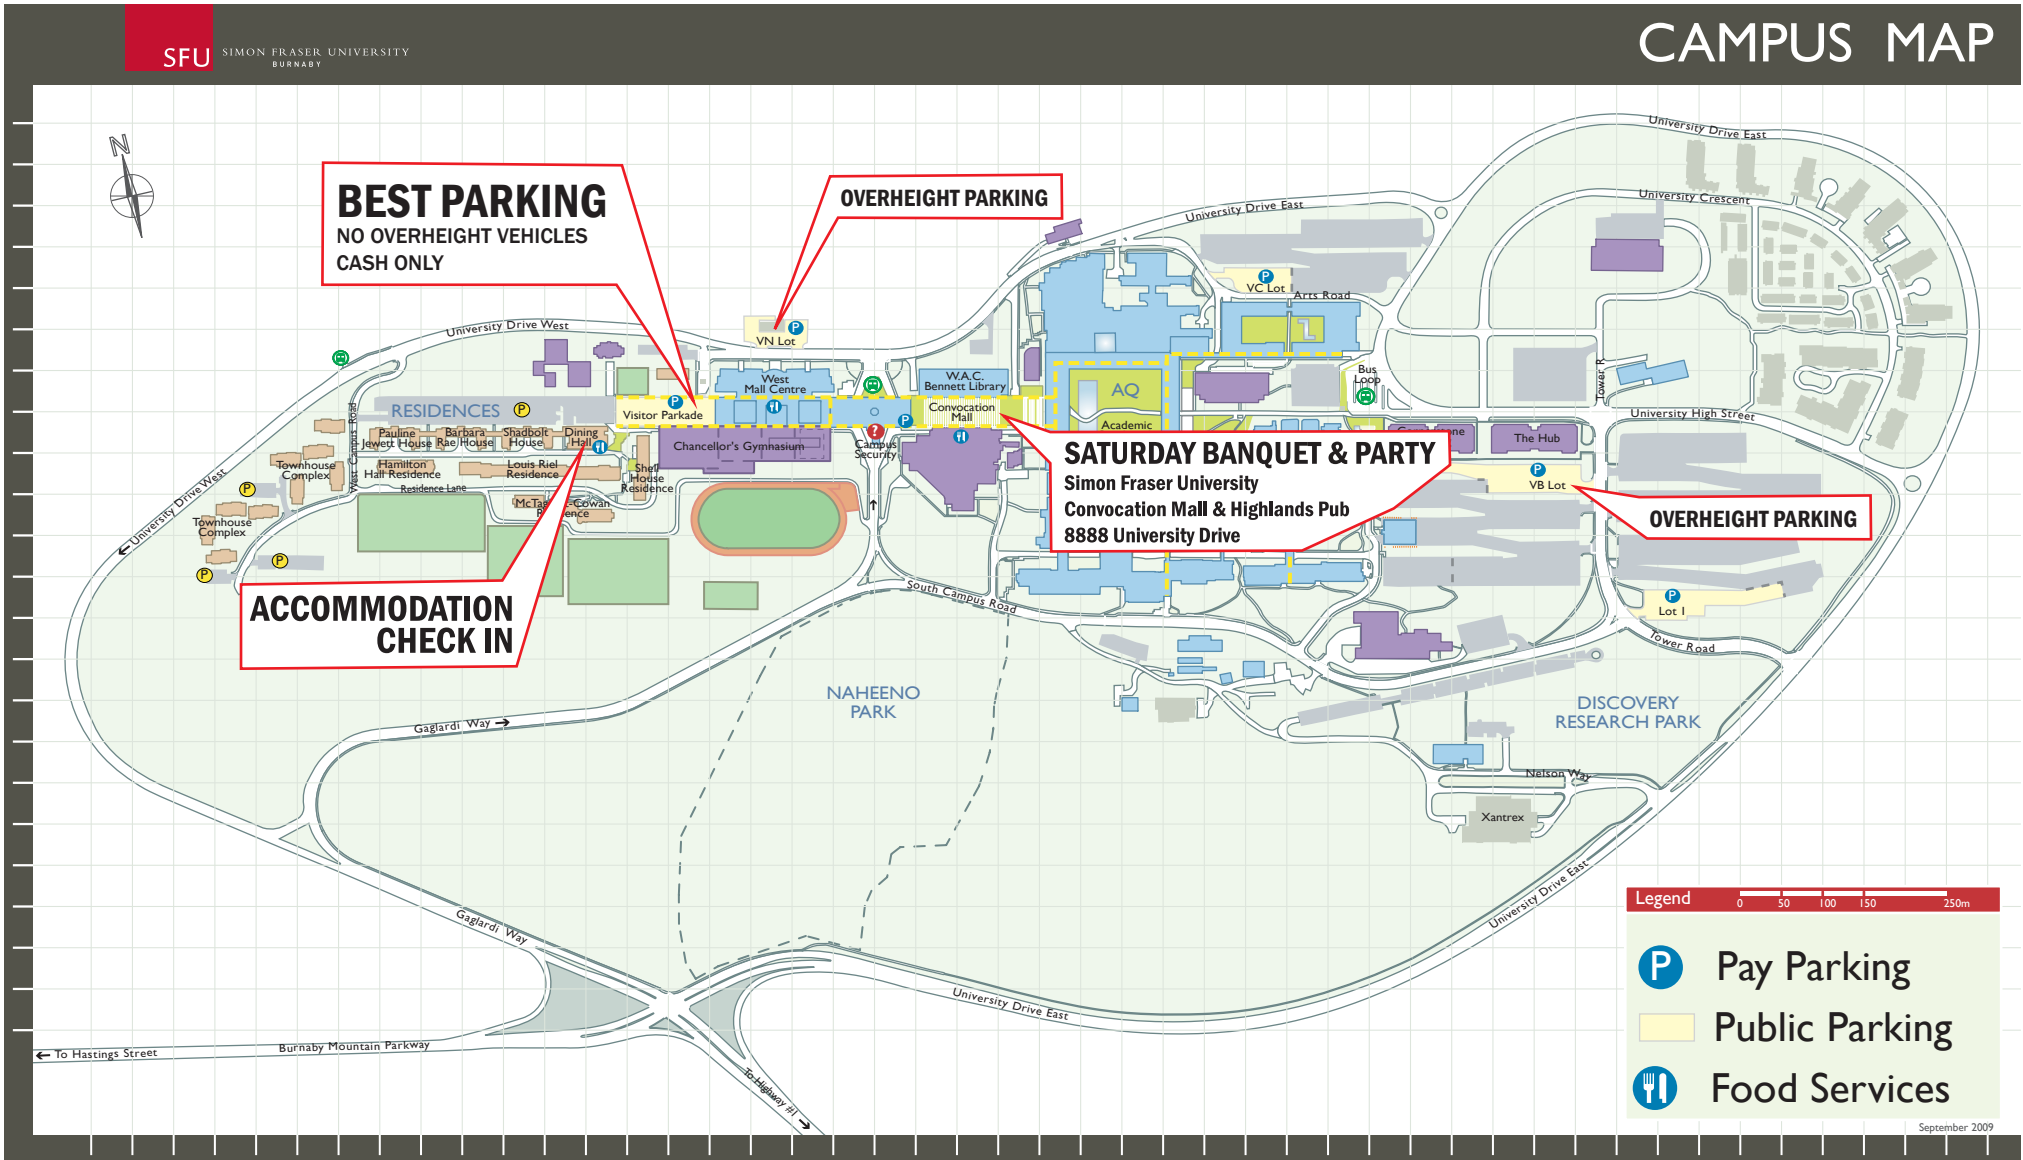

BURNABY LOCATION MAP

DIFFERENTY BIKES
6661 Hastings Street, Burnaby, BC

RACE START & FINISH
Barnett Marine Park
Barnett Highway, Burnaby, BC

SATURDAY BANQUET & PARTY
Simon Fraser University
Convocation Mall & Highlands Pub
8888 University Drive

FRIDAY NIGHT REGISTRATION
Executive Inn & Conference Centre
4201 Lougheed Hwy, Burnaby
* Behind Cactus Club & Boston Pizza

ATMOSPHERE
IN METROPOLIS at METROTOWN

SIMON FRASER UNIVERSITY

IF YOU ARE STAYING OVERNIGHT AT SFU: Check-in takes place in the Residence Administrative Building, located below the Dining Hall. The Simon Hotel and Residence guest service desk is open for check-in from 3:00pm until 5:00pm. Please see our directions page for a map of the Residence area.