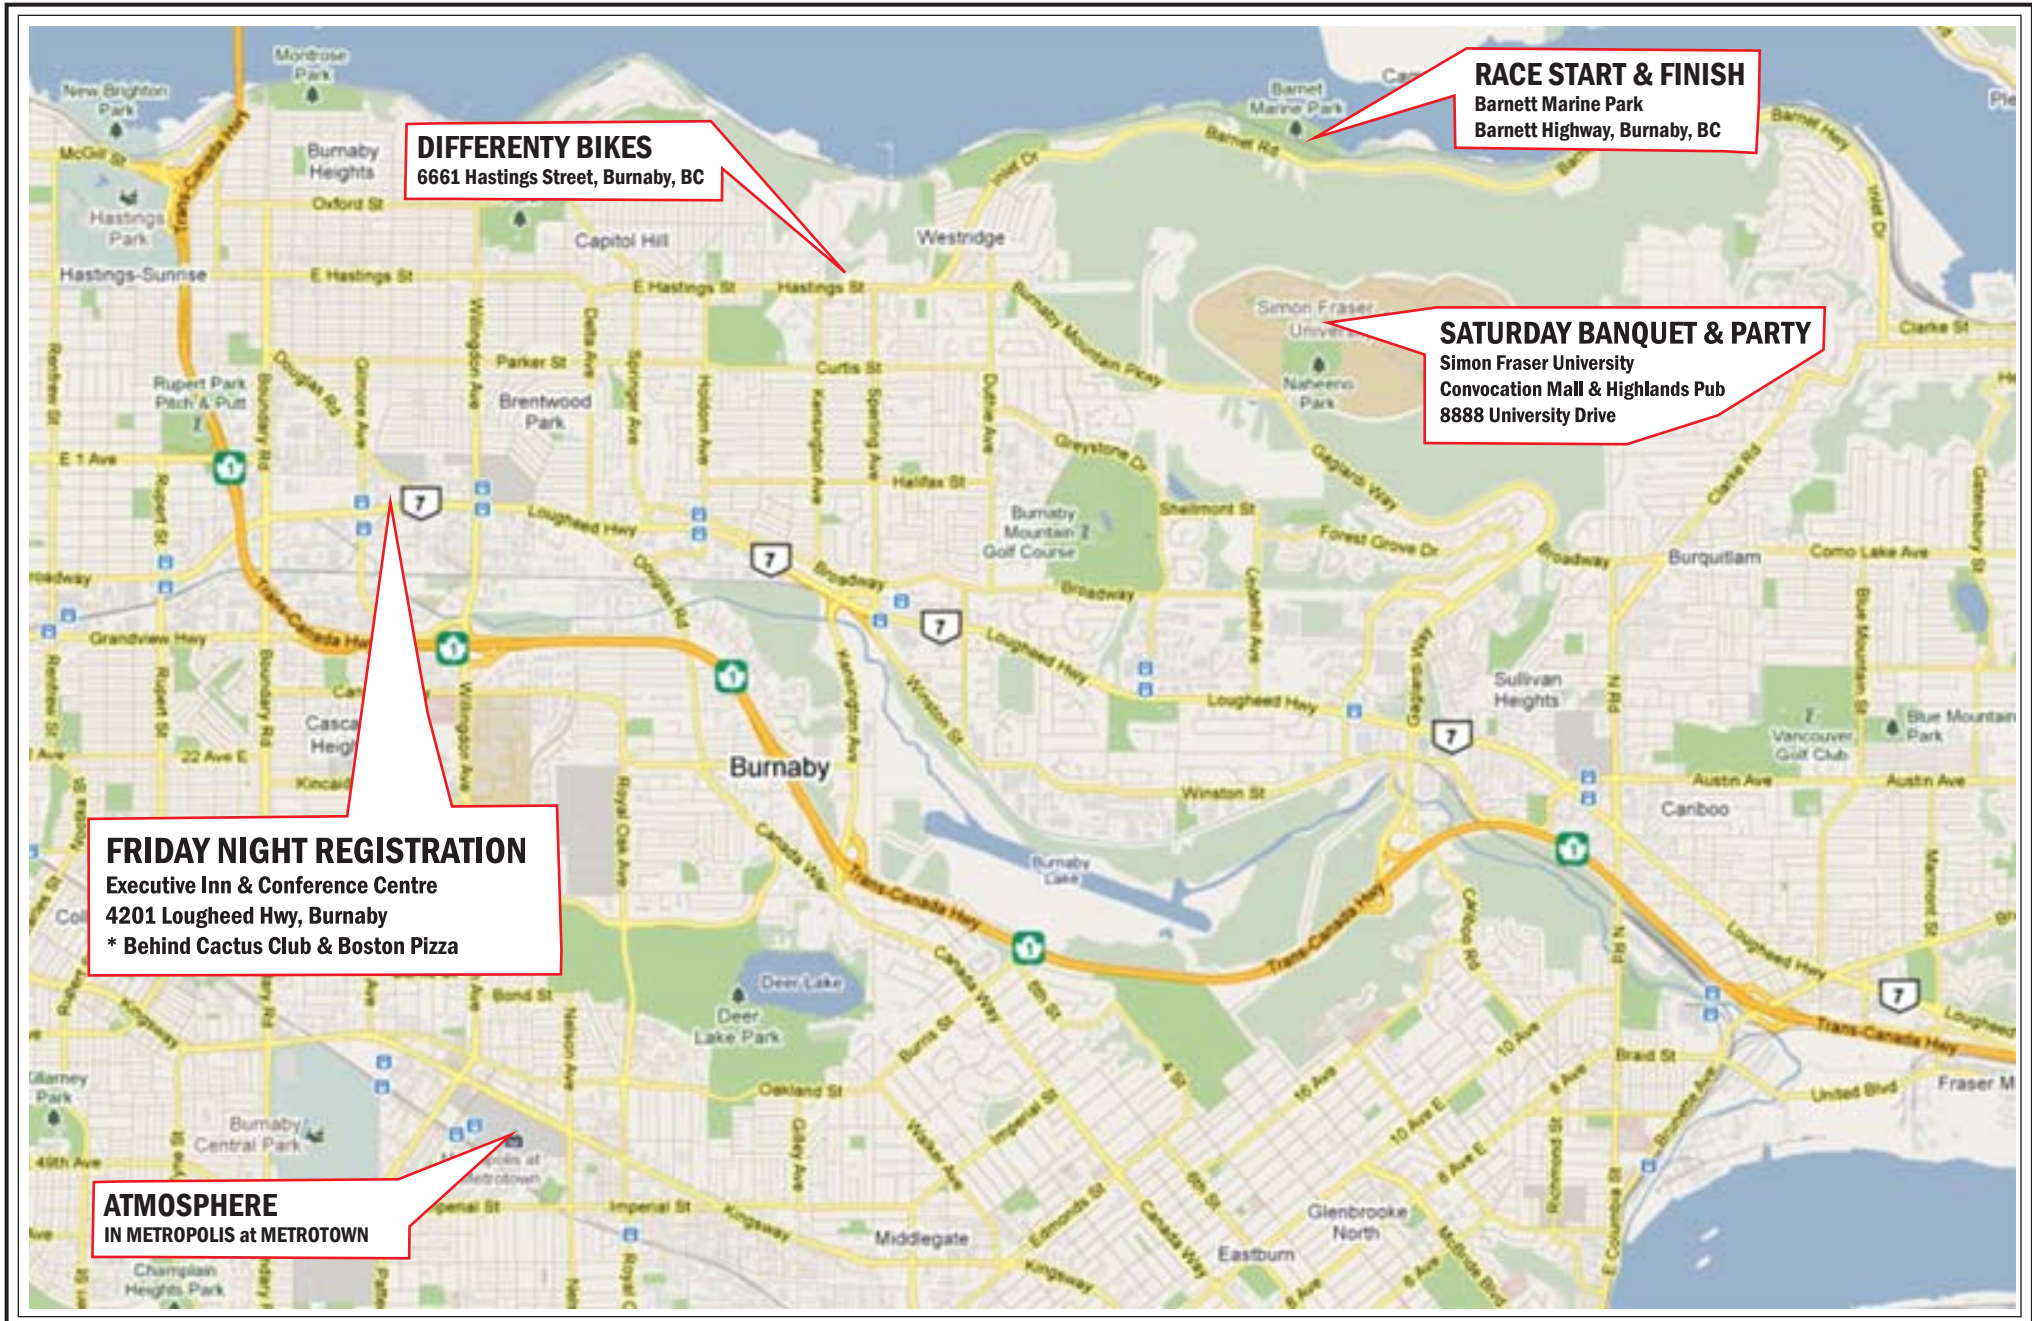

BURNABY LOCATION MAP

DIFFERENTY BIKES
6661 Hastings Street, Burnaby, BC

RACE START & FINISH
Barnett Marine Park
Barnett Highway, Burnaby, BC

SATURDAY BANQUET & PARTY
Simon Fraser University
Convocation Mall & Highlands Pub
8888 University Drive

FRIDAY NIGHT REGISTRATION
Executive Inn & Conference Centre
4201 Lougheed Hwy, Burnaby
* Behind Cactus Club & Boston Pizza

ATMOSPHERE
IN METROPOLIS at METROTOWN

SIMON FRASER UNIVERSITY

IF YOU ARE STAYING OVERNIGHT AT SFU: Check-in takes place in the Residence Administrative Building, located below the Dining Hall. The Simon Hotel and Residence guest service desk is open for check-in from 3:00pm until 5:00pm. Please see our directions page for a map of the Residence area.